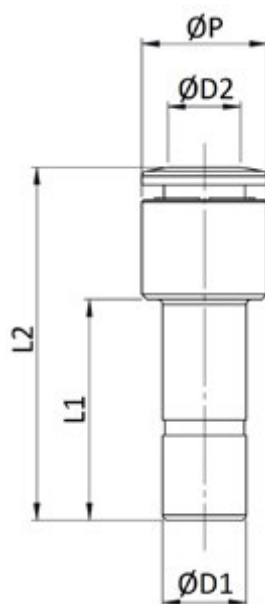

Data Sheet

Article number: 589OTRGJ0604

Description: Straight reduction $\text{\O}6\text{-}\text{\O}4$

Type: OTRGJ0604, Nickel plated brass

Measures

= 6

= 4

= 10

= 19.5

= 31

Weight = 6